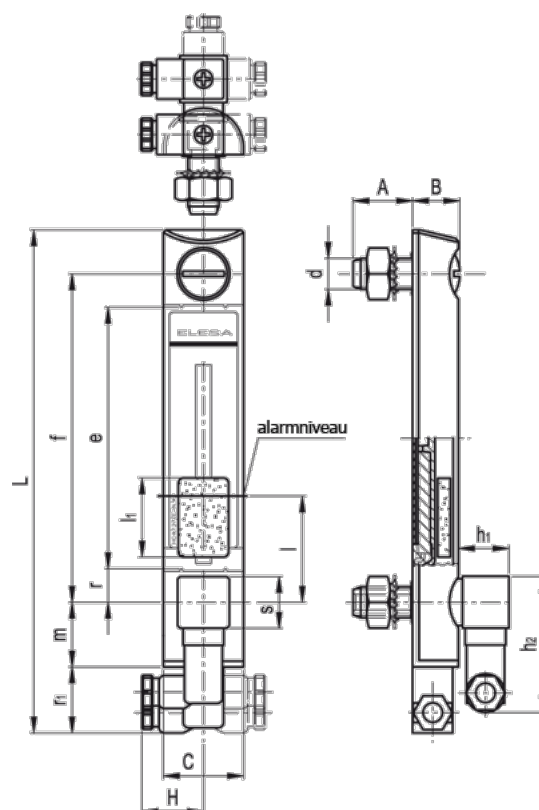

Article number: 2311011156

Description: E+G Column level indicator
HCX.127-E-STL-N.A.-M12

Measures

A = 23	h2 = 54
B = 18	l = 50
C = 31	L = 195
d = M12	l1 = 40
e = 101	m = 25
f = 127	r = 13
H = 27	r1 = 26
h1 = 21	s = 22x22

Weight (g) = 236